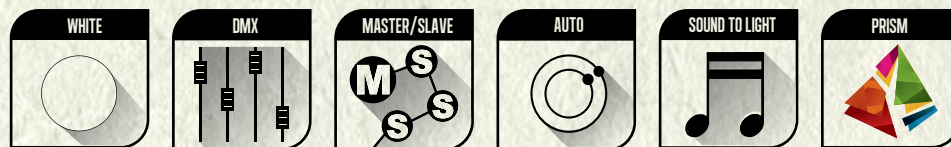

13°

ALSO AVAILABLE IN TWIN FLIGHT CASE.

LEDMH127S

MOVING HEAD SPOT WITH 120W LED

MOVING HEAD SPOT MIT 120W LED

LYRE DE TYPE SPOT 120W LED

13°

A-000000-05513 ORDER CODE