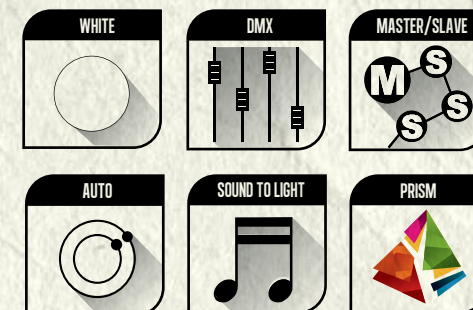

PROSPOT50

LED MOVING HEAD SPOT WITH 50W LED
LED MOVING HEAD SPOT MIT 50W LED
LYRE DE TYPE SPOT 50W LED

ORDER CODE A-000000-04893