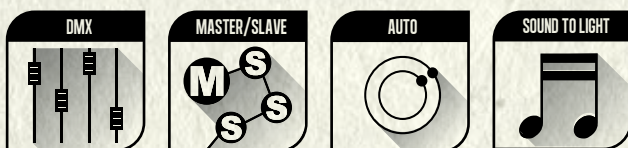

VENTUS XXL

LED FLOWER EFFECT LIGHT, WASH, STROBE AND GRATING LASER
LED STRAHLENEFFEKT FLOWER, WASH, STROBE UND GRATING LASER
EFFETS DISCOTHÈQUE TYPE FLOWER, WASH, STROBE ET LASER

ORDER CODE A-000000-05856

Color spectrum of Flower effect / Farbspektrum Flower Effekt / Spectre de Couleurs Effet Flower	RGBWA+UV
Number of LED Flower effect / LED Anzahl Flower Effekt / Nombre de LED Effet Flower	6
LED type of Flower effect / LED Typ Flower Effekt / type de LED Fffet Flower	3W
Color spectrum of Wash effect / Farbspektrum Wash Effekt / Spectre de Couleurs Effet Wash	RGB+UV
Number of LED Wash effect / LED Anzahl Wash Effekt / Nombre de LED Effet Wash	8
LED type Wash effect / LED Typ Wash Effekt / type de LED Fffet Wash	4W 4IN1
Number of LED strobe / LED Anzahl Strobe / Nombre de LED strobe	12
LED type of strobe / LED Typ Strobe / type de LED strobe	1W SMD
Laser class laser effect / Laserklasse nach EN 60825-1 / Classe de laser Effet Laser	2M
Type of diodes laser effect / Dioden Typ Laser-Effekt / Puissance Diodes Effet Laser	Green 50mW, Red 100mW
DMX input / DMX Eingang / Entrée DMX	3-pin XLR
DMX output / DMX Ausgang / Sortie DMX	3-pin XLR
DMX Mode / DMX Modus / Mode DMX	4 or 13 channels
Controls / Bedienelemente / Contrôles	Mode, Setup, Up, Down
Display	LED
Power connector / Stromversorgungsanschluss / Raccordement	IEC input and output
Operating voltage / Betriebsspannung / Alimentation	100-240V AC, 50-60Hz
Power consumption / Leistungsaufnahme / Consommation	80W
Dimensions / Abmessungen / Dimensions	350x340x280 mm
Weight / Gewicht / Poids	4,8 kg