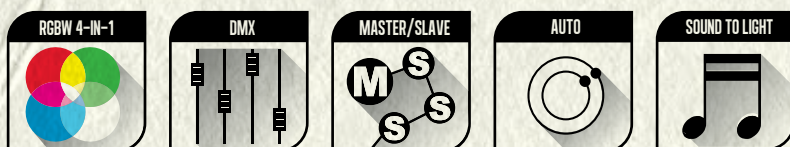

ORDER CODE A-000000-02561

LEDMH1915W

MOVING HEAD WASH WITH 19 X 15W 4IN1 RGBW LED, MOTORIZED ZOOM
MOVING HEAD WASH MIT 19 X 15W 4IN1 RGBW LED, MOTORISIERTER ZOOM
LYRE LED WASH 19 X 15W 4IN1 RGBW LED, ZOOM MOTORISÉ