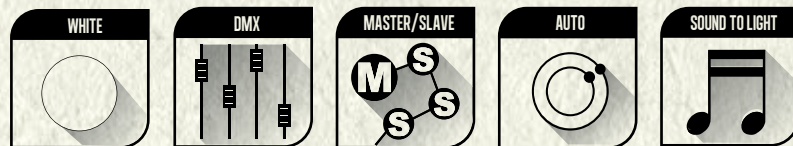

VENTUS S40

MOVING HEAD SPOT WITH 40W LED

MOVING HEAD SPOT MIT 40W LED

LYRE DE TYPE SPOT 40W LED

A-000000-05858

ORDER CODE