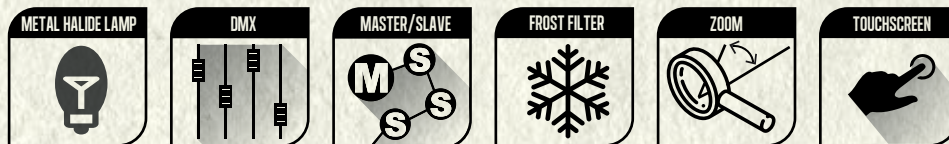

TRINITY280

MOVING HEAD SPOT/WASH/BEAM WITH HRI 280W
MOVING HEAD SPOT/WASH/BEAM MIT HRI 280W
LYRE DE TYPE SPOT/WASH/BEAM AVEC HRI 280W

A-000000-05672

ORDER CODE